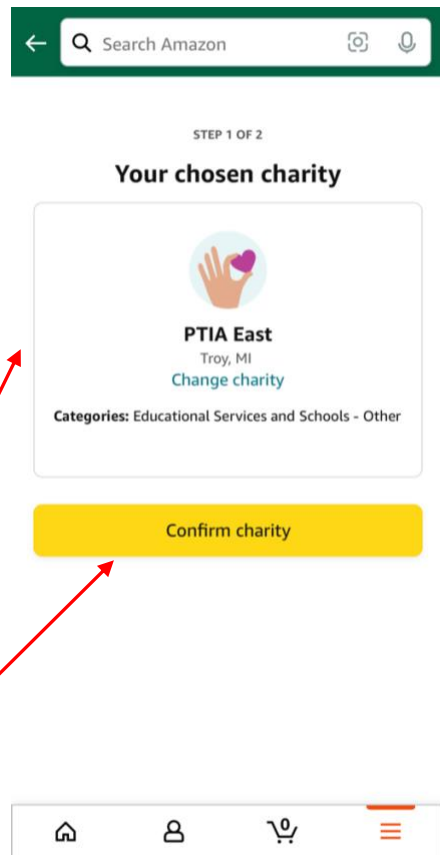

When you select AmazonSmile, you should see a screen like this

**Step 6:**  
Type "Ptia east" in the box

**Step 7:**  
Hit search

After hitting search, you should see a screen like this

**Step 8:**  
Tap Select to choose PTIA EAST as your charity

After hitting select, you should see a screen like this

**Step 9:**  
Tap the Confirm charity button