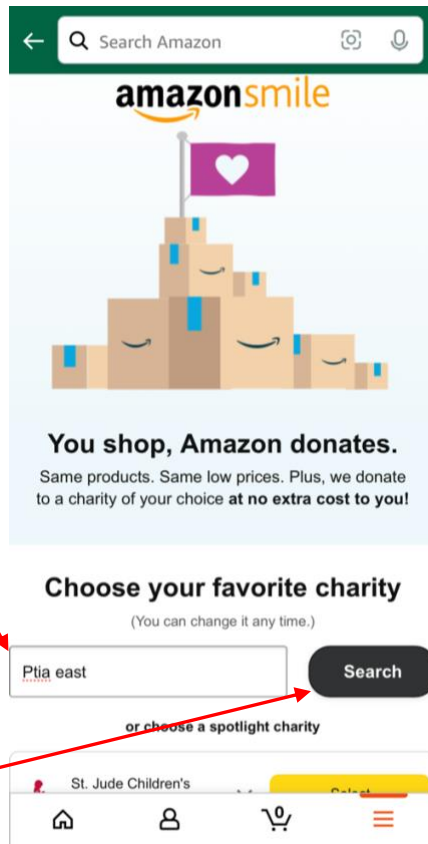

When you select AmazonSmile, you should see a screen like this

**Step 6:**  
Type "Ptia east" in the box

**Step 7:**  
Hit search

After hitting search, you should see a screen like this

**Step 8:**  
Tap Select to choose PTIA EAST as your charity

After hitting select, you should see a screen like this

**Step 9:**  
Tap the Confirm charity button