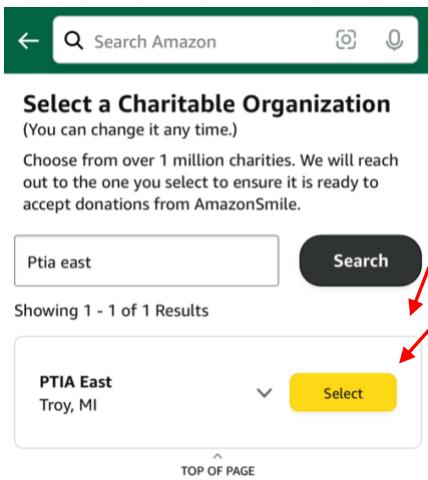

When you select AmazonSmile, you should see a screen like this

**Step 6:**  
Type "Ptia east" in the box

**Step 7:**  
Hit search

After hitting search, you should see a screen like this

**Step 8:**  
Tap Select to choose PTIA EAST as your charity

After hitting select, you should see a screen like this

**Step 9:**  
Tap the Confirm charity button